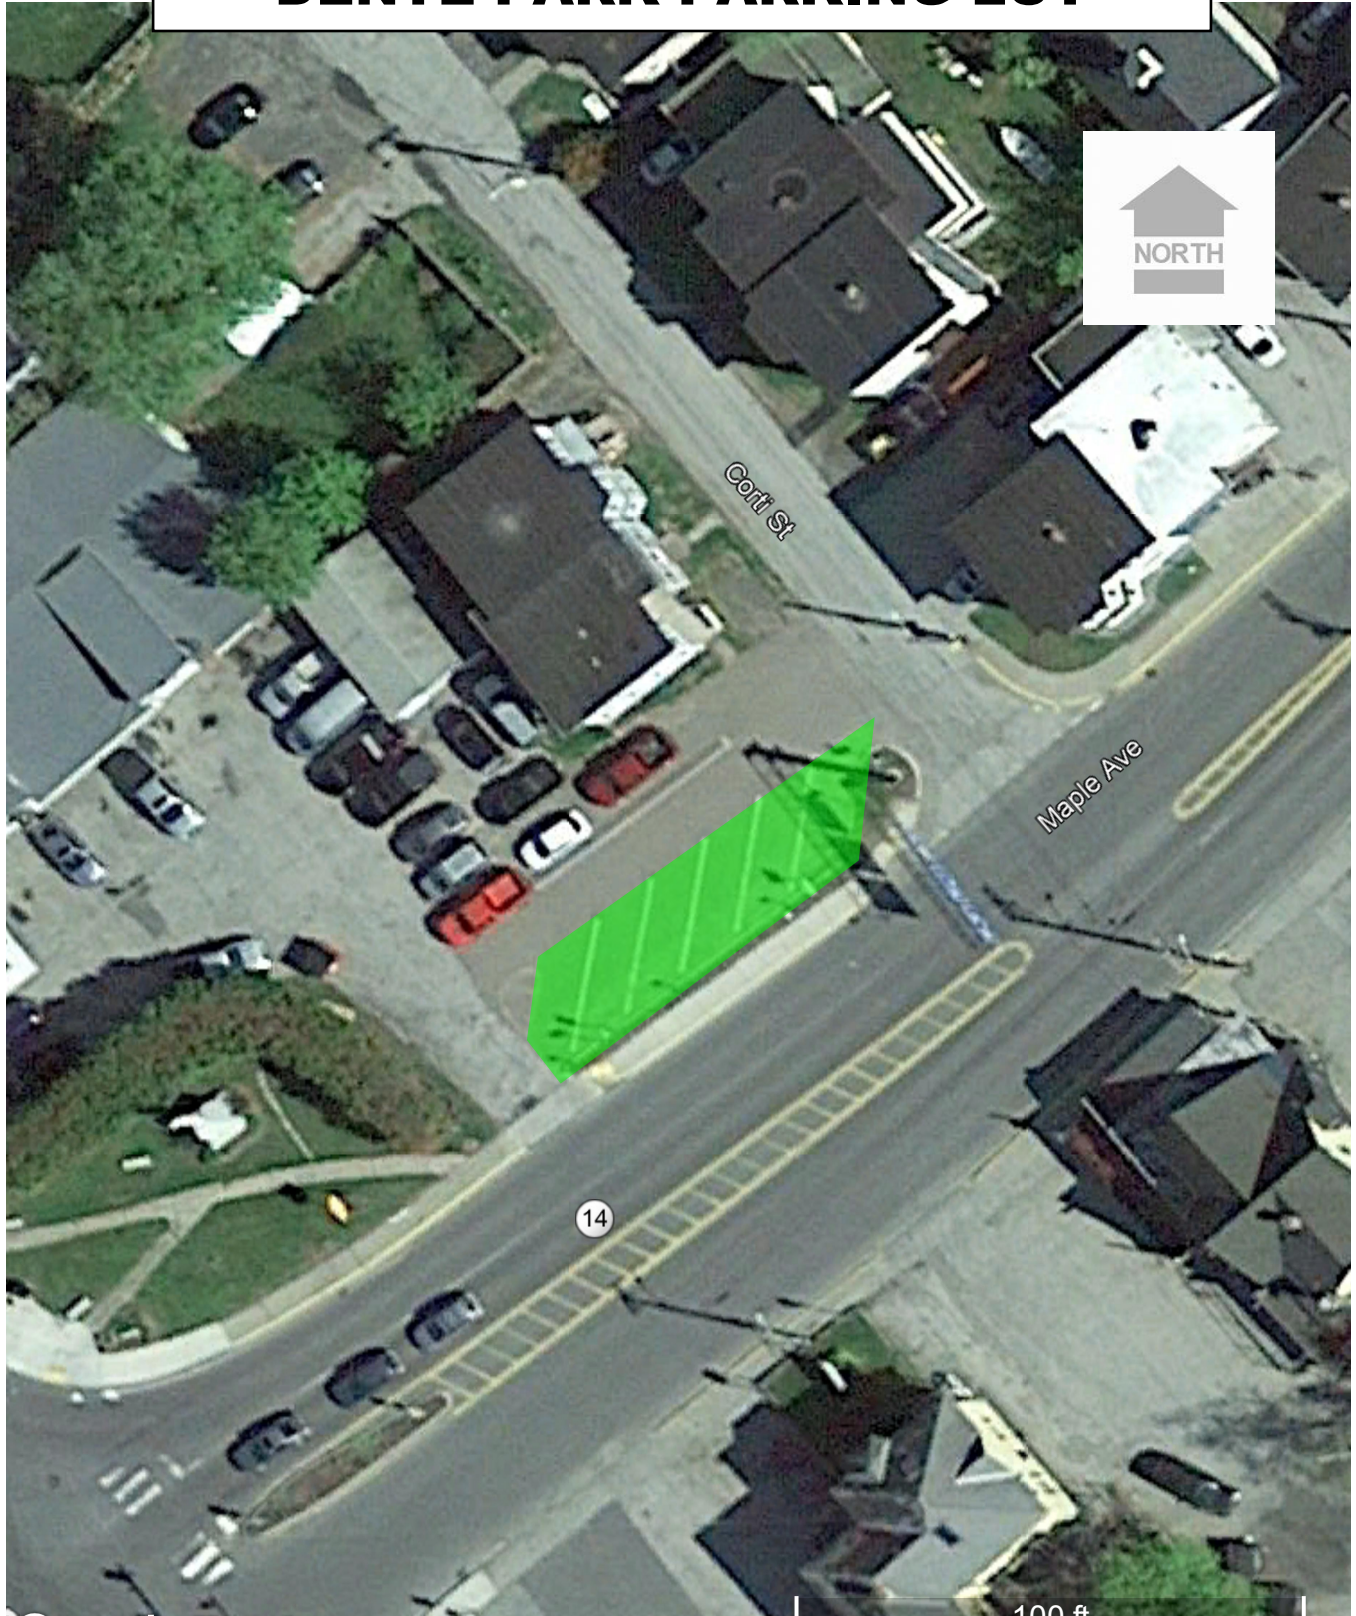

# DENTE PARK PARKING LOT

100 ft

<b>PARKING LOT K - DENTE PARK LOT</b>	
GREEN METER (10-hr) SPACES	6
<b>TOTAL SPACES:</b>	<b>6</b>

Aerial photo from Google Earth May 2015 imagery