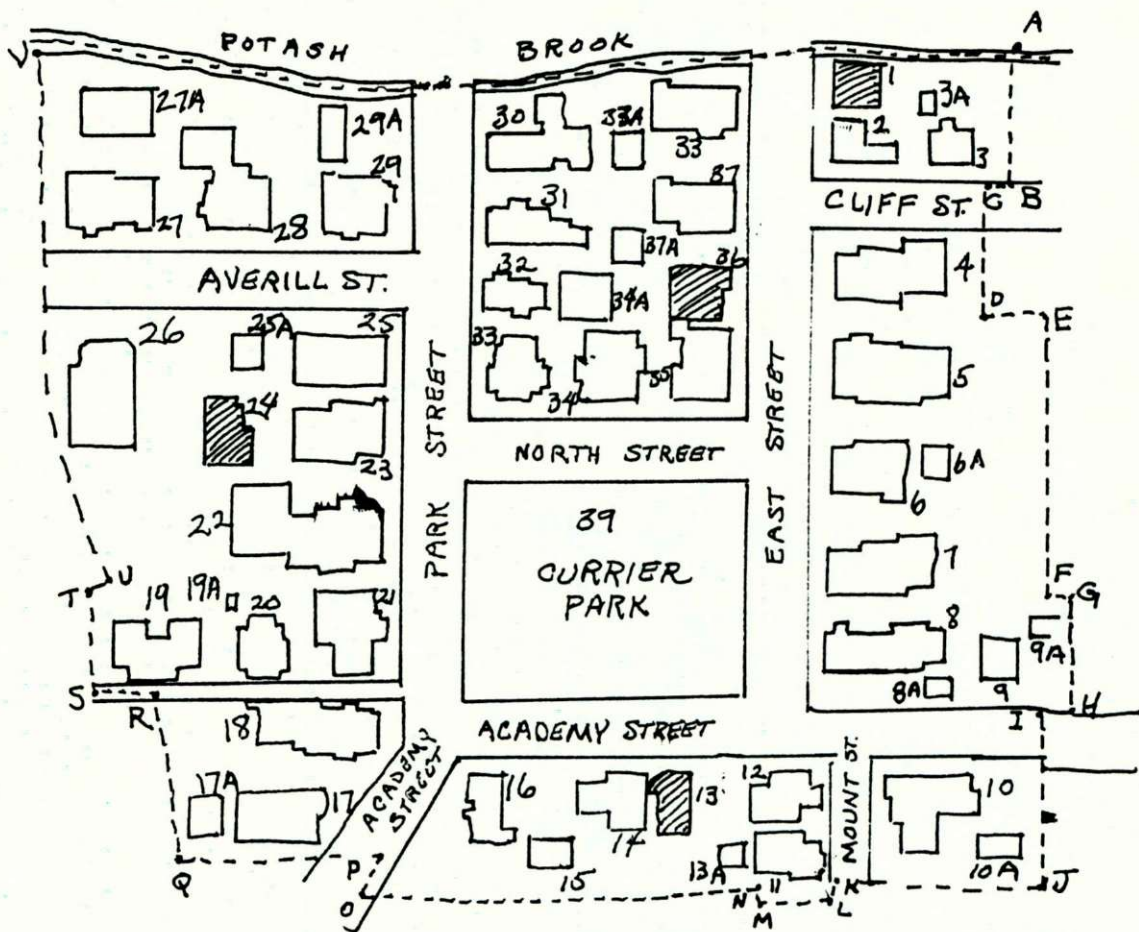

# CURRIER PARK HISTORIC DISTRICT

## BARRE, VERMONT

### KEY

CONTRIBUTING

NON-CONTRIBUTING

DISTRICT BOUNDARY

NORTH